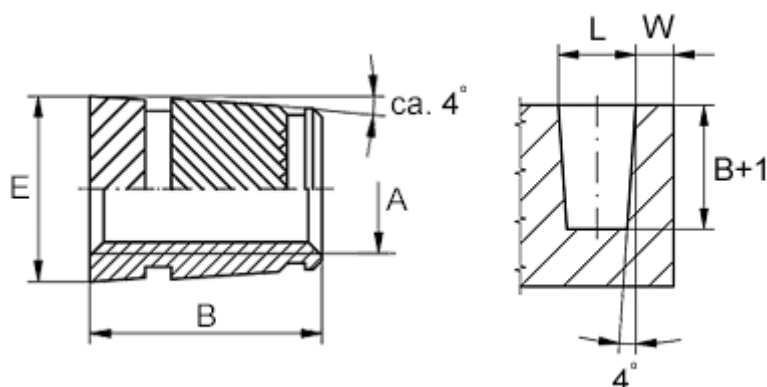

# Data Sheet

Article number: 12854100035800  
Description: KLEE-coil 854 100 035.800  
M3,5 brass

## Measures

Female thread A	= M3,5
Length B	= 5.5
Min distance to edge W	= 1.8
Outer diameter E	= 5.4
Recommended bore diameter W +0.1	= 5.2